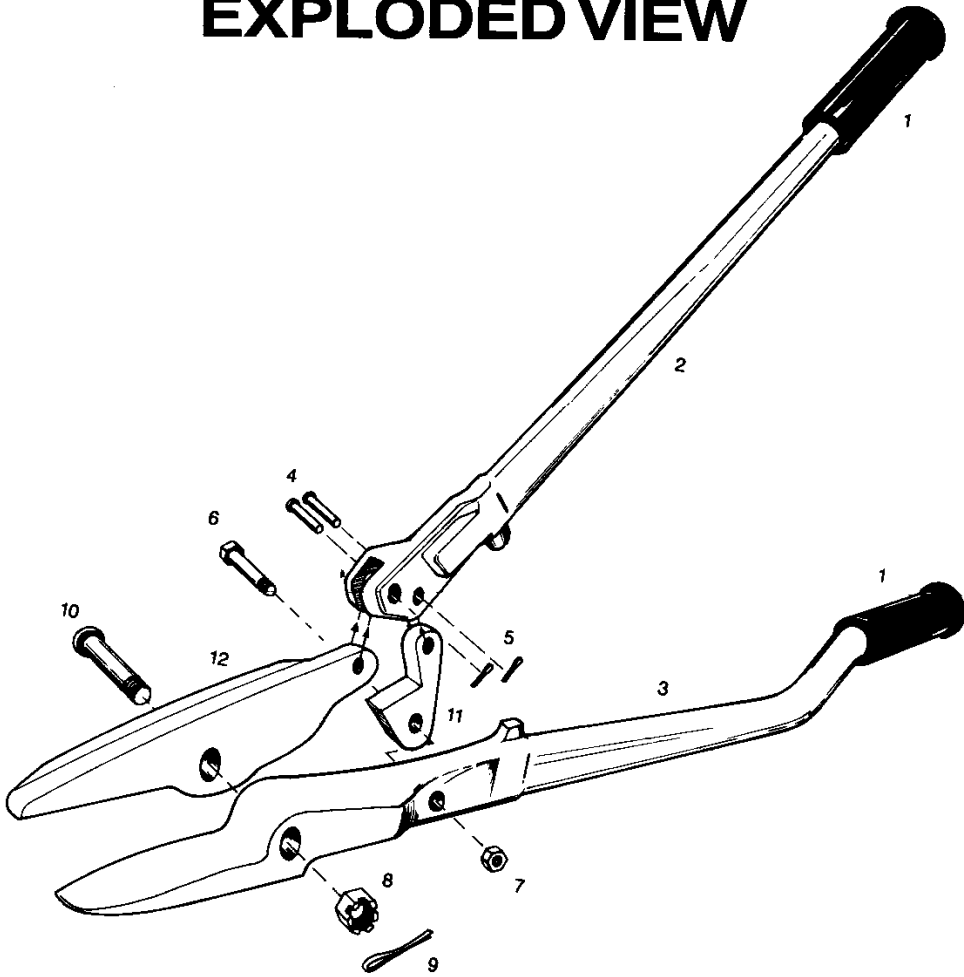

MODEL.. **H305**

PARTS LIST & EXPLODED VIEW

INDEX#	PART DESCRIPTION	NUMBER REQUIRED
1	Handle Grip	2
2	Upper Handle Assembly	1
3	Lower Handle Assembly	1
4	Handle Pint	2
5	Retaining Pin	2
6	Link Pivot Bolt	1
7	Link Pivot Nut	1
8	Jaw Pivot Nut	1
9	Jaw Pivot Retaining Pin	1
10	Jaw Pivot Bolt	1
11	Toggle Link	1
12	Moving Blade	1